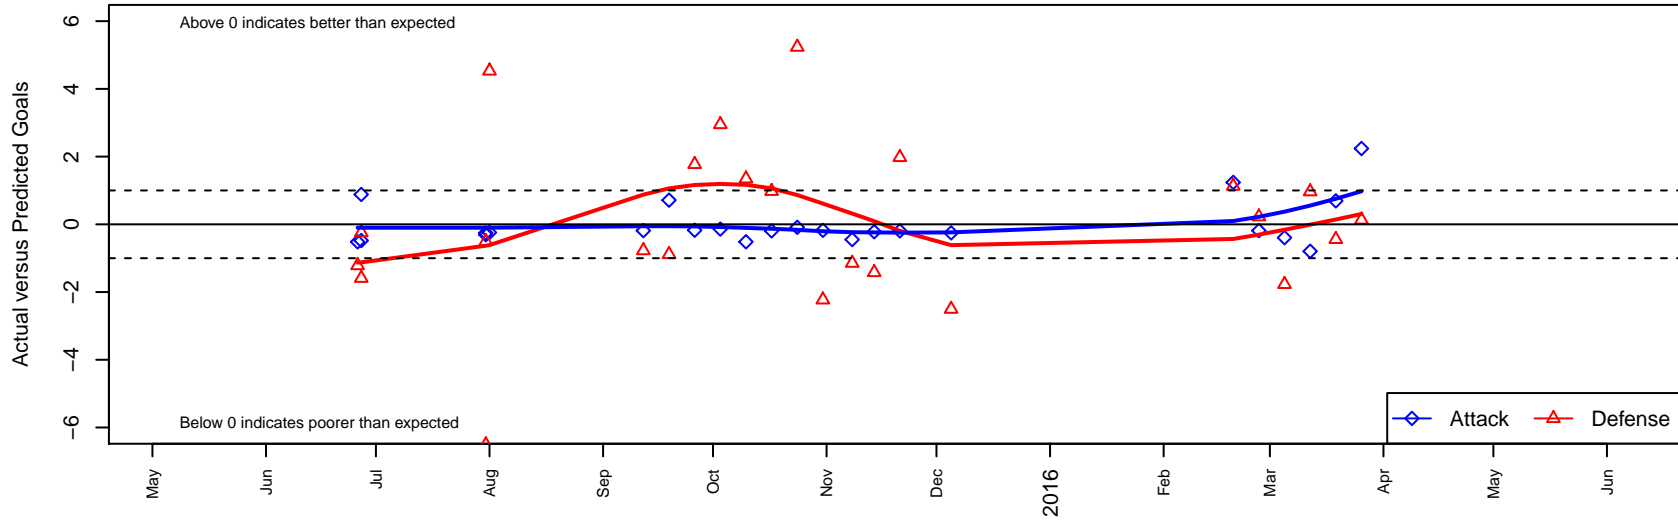

Whatcom Rangers White B02

Whatcom FC Rangers
 Bellingham, WA
 B02 total strength=406
 attack=0.29 defense=0.23
 fall league = NPSL Div 1 U13
 spr league = Spr NPSL Div 2 U13

alt names used:
 36 WFC Rangers BU13 White
 WFC RANGERS BU13 WHITE (WA)
 Whatcom FC Rangers BU02 White
 Whatcom FC Rangers BU02 White

Venues played:
 2015 Baker Blast COPA U13
 2015 WA Rush Cup BU13 Silver U13
 2015 NPSL Division 1 U13
 2015 Spr NPSL Division 2 U13

Whatcom Rangers White B02
 Dots are actual minus expected GF (blue circles) and GA (red triangles).
 Blue line is smoothed change in attack strength. Red is smoothed change in defense strength.

**attack and defense variance (black dot)
relative to other teams
and top 10 in region**

**attack and defense rating
relative to others at age
and all opponents in last 13 months**

Performance relative to 13 month average