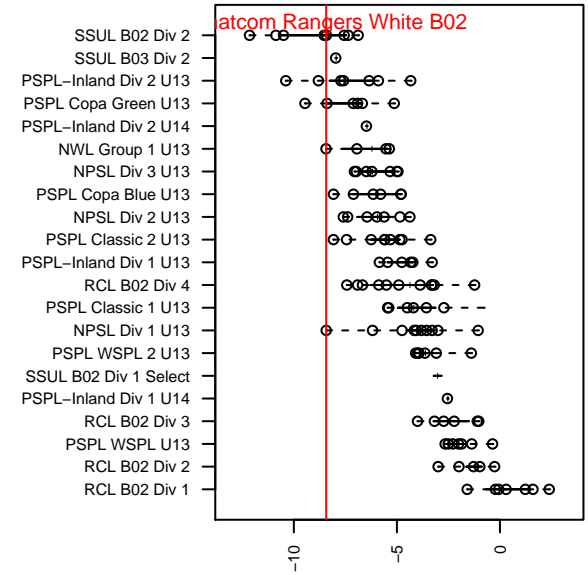

Whatcom Rangers White B02

Whatcom FC Rangers
 Bellingham, WA
 B02 total strength=406
 attack=0.29 defense=0.23
 fall league = NPSL Div 1 U13
 spr league = Spr NPSL Div 2 U13

alt names used:
 36 WFC Rangers BU13 White
 WFC RANGERS BU13 WHITE (WA)
 Whatcom FC Rangers BU02 White
 Whatcom FC Rangers BU02 White

Venues played:
 2015 Baker Blast COPA U13
 2015 WA Rush Cup BU13 Silver U13
 2015 NPSL Division 1 U13
 2015 Spr NPSL Division 2 U13

Whatcom Rangers White B02
 Dots are actual minus expected GF (blue circles) and GA (red triangles).
 Blue line is smoothed change in attack strength. Red is smoothed change in defense strength.

**attack and defense variance (black dot)
relative to other teams
and top 10 in region**

**attack and defense rating
relative to others at age
and all opponents in last 13 months**

Performance relative to 13 month average